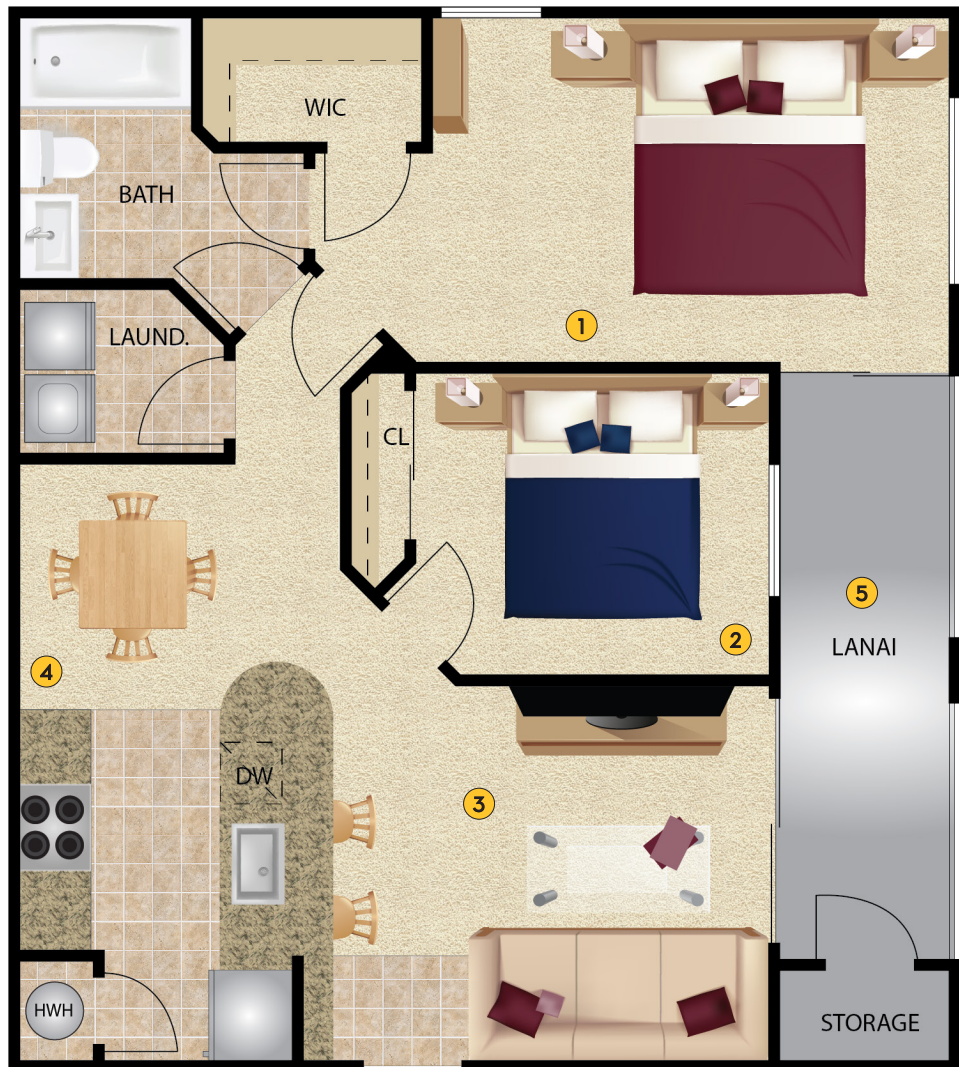

BENNINGTON

- 1,052 Sq. Feet
- 2 Bedrooms
- 1 Bath

DIMENSIONS

- ① Master Bedroom
11'-4" x 20'-6"
- ② Bedroom #2
10' x 11'-6"
- ③ Living Room
12'-4" x 14'-2"
- ④ Dining Room
8'-2" x 10'-6"
- ⑤ Lanai
6' x 19'

Plans and furnishings are for marketing purposes only, and are not to scale. Please inspect construction, subdivision, utility, landscape and other plans available through leasing center for complete and specific information. Actual locations may vary and items shown or not shown on this place are subject to errors, omissions and field changes.