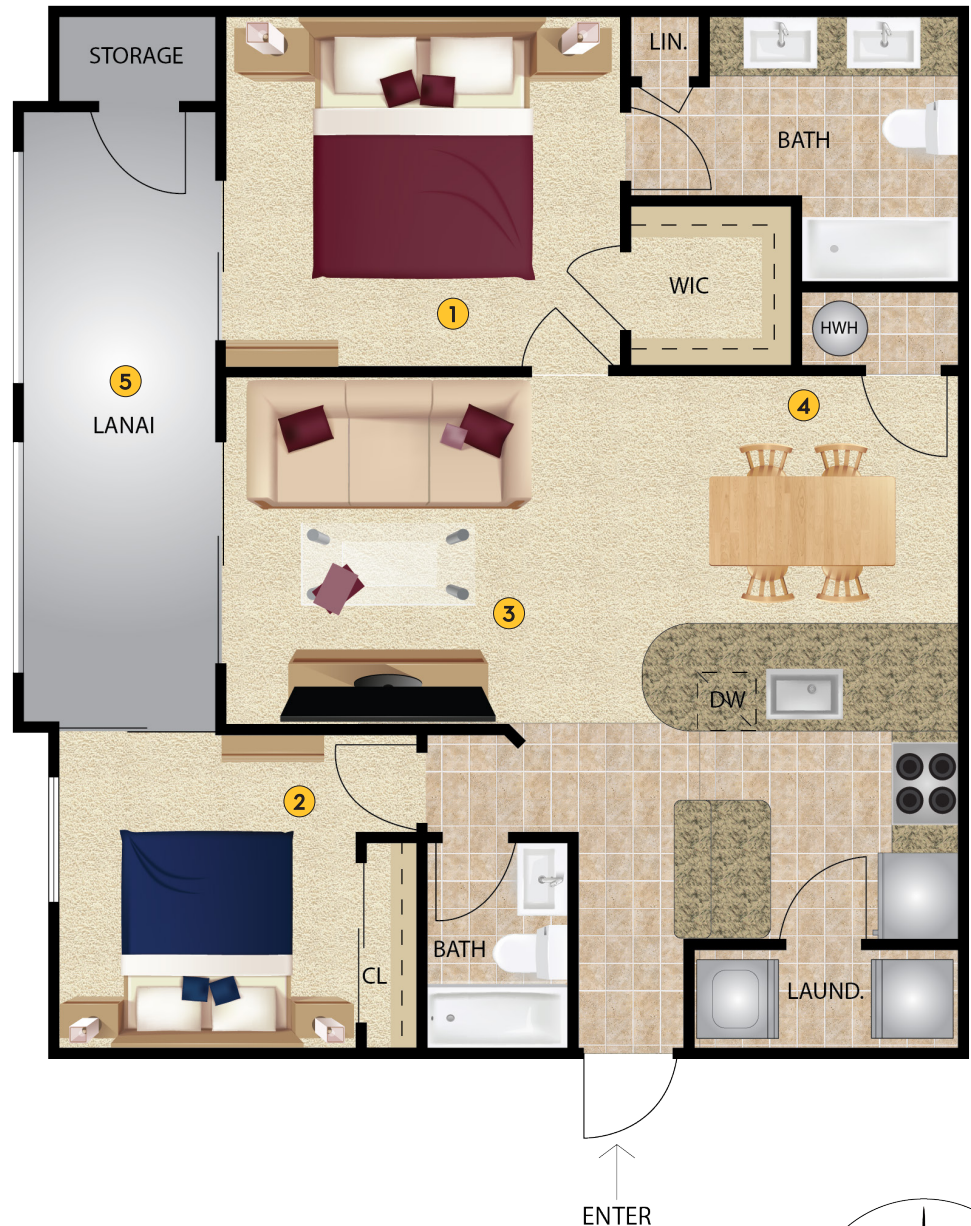

# CORNELL

- 1,202 Sq. Feet
- 2 Bedrooms
- 2 Baths

## DIMENSIONS

- ① Master Bedroom  
12'-6" x 14'
- ② Bedroom #2  
11'-4" x 11'
- ③ Living Room  
10' x 12'
- ④ Dining Room  
12' x 14'
- ⑤ Lanai  
7' x 22'-6"

Plans and furnishings are for marketing purposes only, and are not to scale. Please inspect construction, subdivision, utility, landscape and other plans available through leasing center for complete and specific information. Actual locations may vary and items shown or not shown on this place are subject to errors, omissions and field changes.