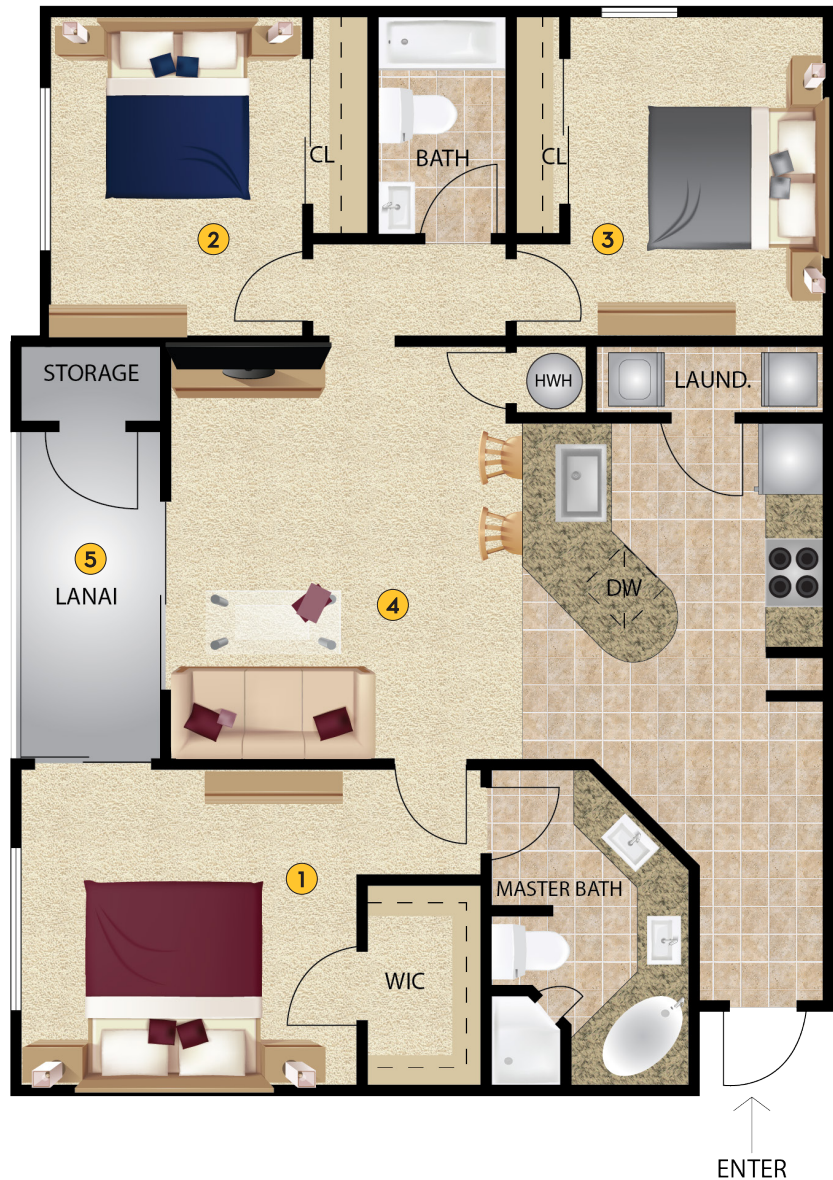

# DARTMOUTH

- 1,330 Sq. Feet
- 3 Bedrooms
- 2 Baths

## DIMENSIONS

- 1 Master Bedroom  
12'-6" x 15'
- 2 Bedroom #2  
12'-6" x 10'
- 3 Bedroom #3  
12'-6" x 10'
- 4 Living Room  
17' x 14'
- 5 Lanai  
13' x 6'

Plans and furnishings are for marketing purposes only, and are not to scale. Please inspect construction, subdivision, utility, landscape and other plans available through leasing center for complete and specific information. Actual locations may vary and items shown or not shown on this place are subject to errors, omissions and field changes.